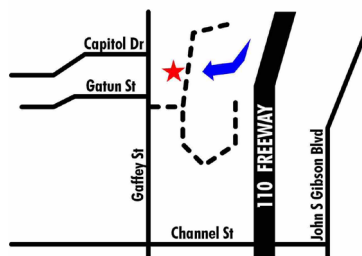

HARBOR AREA

GAFFEY ST. SAFE CENTER

1400 N. Gaffey St. San Pedro, CA 90731
Sat & Sun 9a.m - 3p.m.