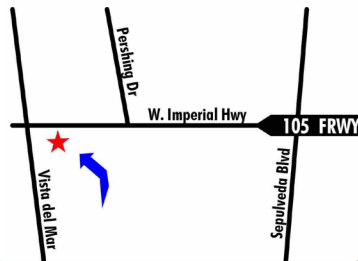

### WEST LOS ANGELES

#### U.C.L.A. SAFE CENTER

550 Charles E. Young Dr. West Los Angeles CA 90095  
Thur, Fri & Sat 8a.m - 2p.m.

E-waste is only collected Sat. at this location

### PLAYA DEL REY

### HARBOR AREA