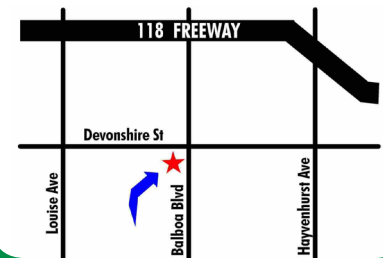

NORTH VALLEY

NICOLE BERNSON SAFE CENTER

10241 N. Balboa Blvd. Northridge CA 91325
Sat & Sun 9a.m - 3p.m.